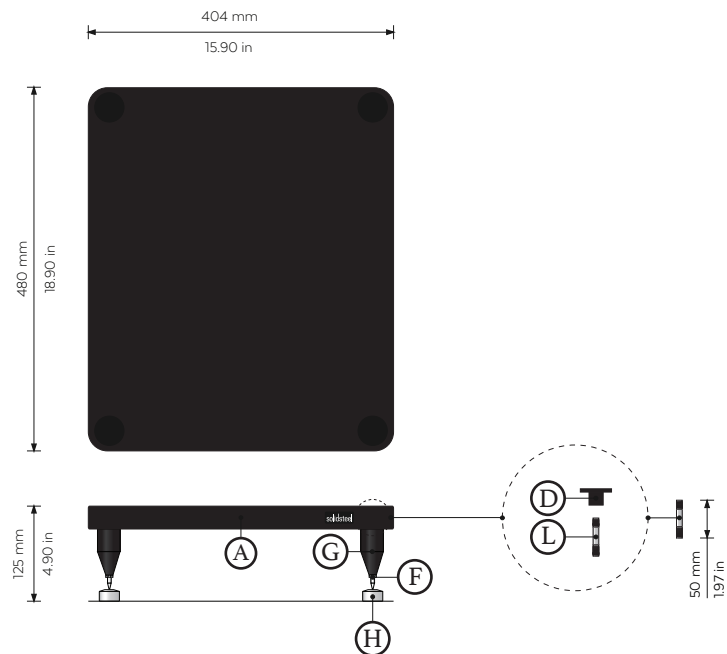

solidsteel

Made in Italy since 1990

S3-B REFERENCE HI-FI AMP STAND

SCALE 1:10

Package Content:

- A) Top Shelf, x1
- D) Top Covers, x4
- F) Bottom Floor Standing Hardwares, x4

- G) Adjustable Spikes & M8 Nut , x4
- H) Protective Inox Floor Discs, x4
- L) Screws for the Bottom Shelf, x4