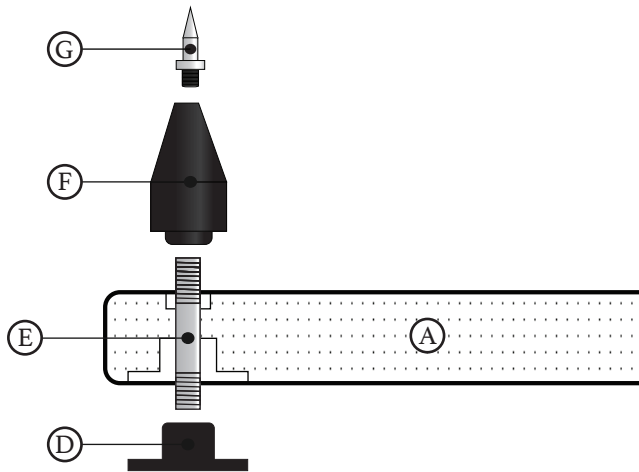

solidsteel

Made in Italy since 1990

S3-B REFERENCE HI-FI AMP STAND

INSTALLATION

BEFORE STARTING: CONSIDER TO ASSEMBLE ALL THE HARDWARE PARTS UPSIDE DOWN FOR EACH SHELF TO EASY UP THE INSTALLATION. PREPARE A SAFE SURFACE FOR THE OPERATIONS.

Dear Music Lover,

thank you for purchasing one of our S3 Series racks. This product is specifically designed to valorize the enjoyability of your audio experiences and by following this short manual we will guide you through the safe product installation.

Important Recommendations:

- Before the assembly secure an installation zone and keep children, animals and third parts away from all the materials included into the package;
- Some steel parts, if handled without attention, could also be sharp;
- The product can be assembled by a single person but any secondary assistance could be helpful;
- The rack is made by dangerous spikes and hardware parts, so be extremely careful while assembling it. We decline any responsibility for any accidental damage to people, animals or objects;
- Before of assembling the product, find the proper place in which it will be placed. Sliding the product on the floor, during and after its installation, is always dangerous, so never do it;
- During the assembly always grab the shelves and not the hardware parts on them. This is the safest way for handling the product;
- For cleaning the shelves we simply suggest the use of a damp cloth;
- To avoid undesired issues never strike the structure, never give strong shakes and not use the product as if it was a chair;
- The product is only designed to support audio-video components;
- All the shelves are made of painted MDF wood, so gently move the components on them during the installation of your system.

Solidsteel MC Group S.r.l.

Strada Lungofino, 187 - Centro Ibisco
Blocco B1 65013 - Città Sant'Angelo (PE)
ITALY
E-mail: info@solidsteel.it
Website: www.solidsteel.it