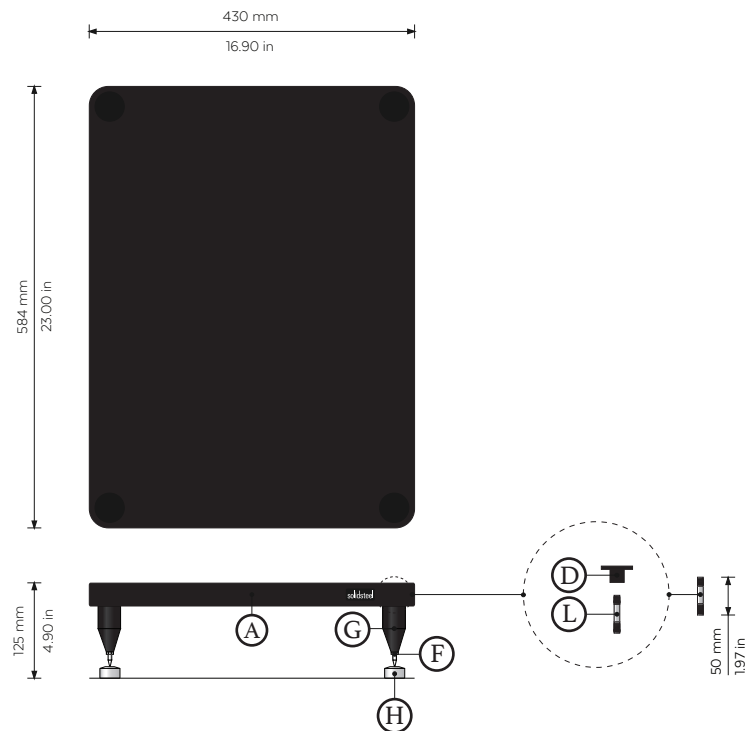

solidsteel

Made in Italy since 1990

S3-A REFERENCE HI-FI AMP STAND

SCALE 1:10

Package Content:

- A) Top Shelf, x1
- D) Top Covers, x4
- F) Bottom Floor Standing Hardwares, x4

- G) Adjustable Spikes & M8 Nut, x4
- H) Protective Inox Floor Discs, x4
- L) Screws for the Bottom Shelf, x4