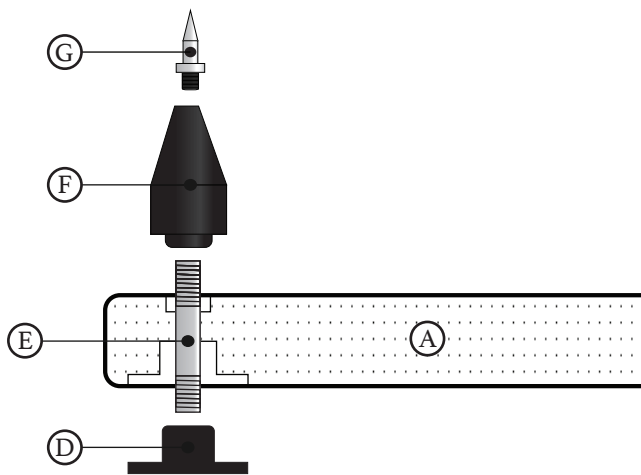

Important Recommendations:

- Before the assembly secure an installation zone and keep children, animals and third parts away from all the materials included into the package;
- Some steel parts, if handled without attention, could also be sharp;
- The product can be assembled by a single person but any secondary assistance could be helpful;
- The rack is made by dangerous spikes and hardware parts, so be extremely careful while assembling it. We decline any responsibility for any accidental damage to people, animals or objects;
- Before of assembling the product, find the proper place in which it will be placed. Sliding the product on the floor, during and after its installation, is always dangerous, so never do it;
- During the assembly always grab the shelves and not the hardware parts on them. This is the safest way for handling the product;
- For cleaning the shelves we simply suggest the use of a damp cloth;
- To avoid undesired issues never strike the structure, never give strong shakes and not use the product as if it was a chair;
- The product is only designed to support audio-video components;
- All the shelves are made of painted MDF wood, so gently move the components on them during the installation of your system.

Solidsteel MC Group S.r.l.

Strada Lungofino, 187 - Centro Ibisco
Blocco B1 65013 - Città Sant'Angelo (PE)
ITALY

E-mail: info@solidsteel.it

Website: www.solidsteel.it