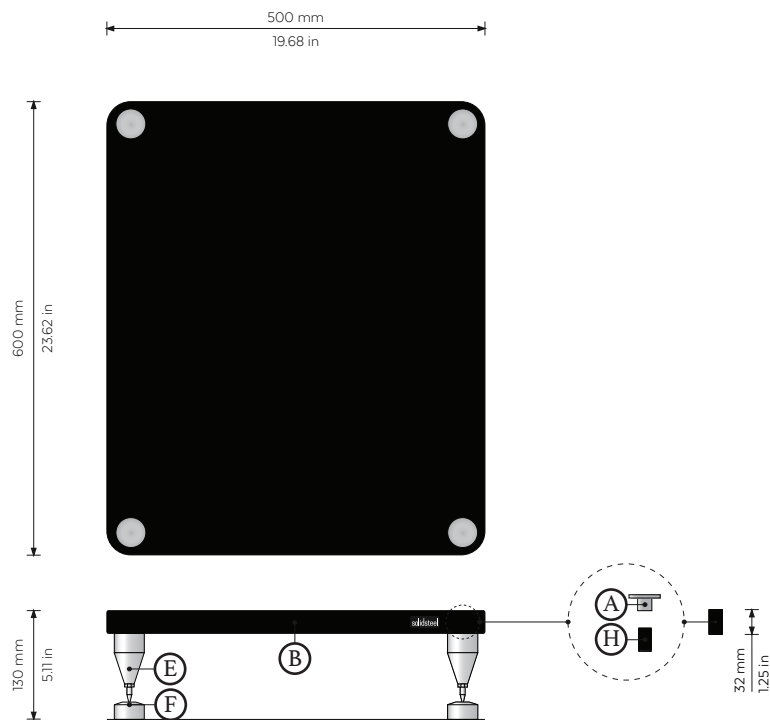

solidsteel

Made in Italy since 1990

HY-C SELECTED AMP STAND

SCALE 1:10

Package Content:

- A) Top Covers, x4
- B) Top Shelf, x1
- E) Bottom Floor Standing HY Junior, x4

- F) Hyperspike Pads, x4
- H) Screws for the Top Shelf, x4