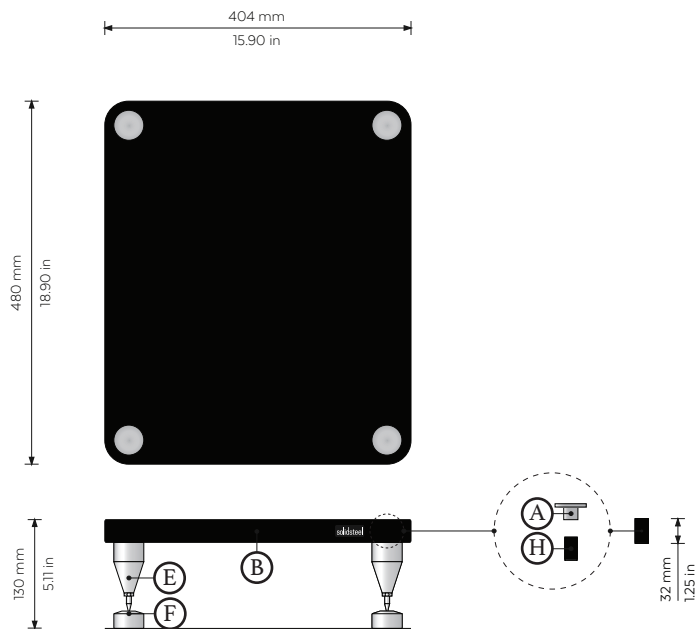

solidsteel

Made in Italy since 1990

HY-B SELECTED AMP STAND

SCALE 1:10

Package Content:

A) Top Covers, x4

B) Top Shelf, x1

E) Bottom Floor Standing HY Junior, x4

F) Hyperspike Pads, x4

H) Screws for the Top Shelf, x4