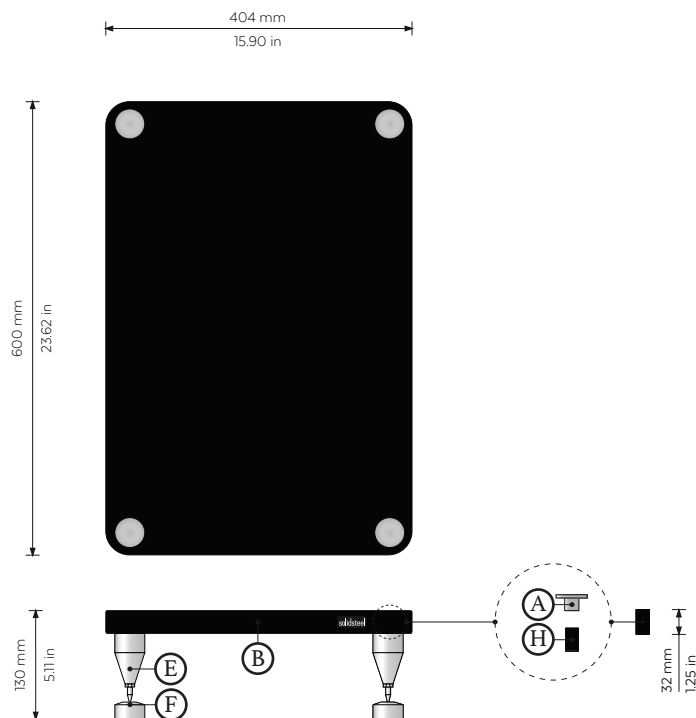

## HY-A SELECTED AMP STAND

SCALE 1:10

### Package Content:

A) Top Covers, x4

B) Top Shelf, x1

E) Bottom Floor Standing HY Junior, x4

F) Hyperspike Pads, x4

H) Screws for the Top Shelf, x4