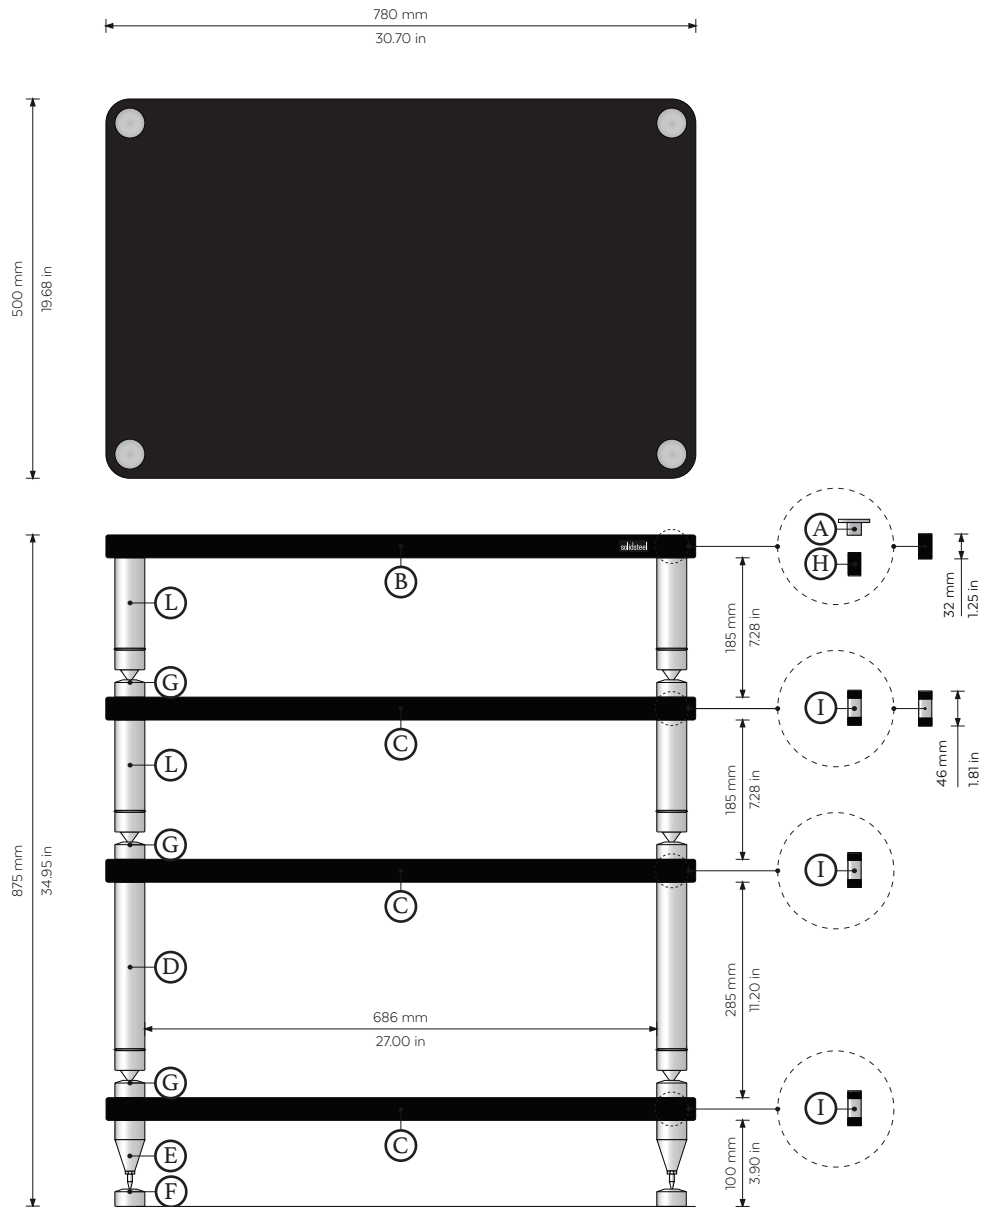

## HY-4L SELECTED HIGH-END AV RACK

SCALE 1:10

### Package Content:

- A) Top Covers, x4
- B) Top Shelf, x1
- C) Inner Shelf, x3
- D) Frame Top Poles for 285 mm (12,00 in), x4
- E) Bottom Floor Standing HY Junior, x4
- F) Hyperspike Pads, x4
- G) Frame Upper Bases, x12
- H) Screws for the Top Shelf, x4
- I) Screws for the Inner Shelf, x12
- L) Frames Inner Poles for 185 mm (7,28 in), x8