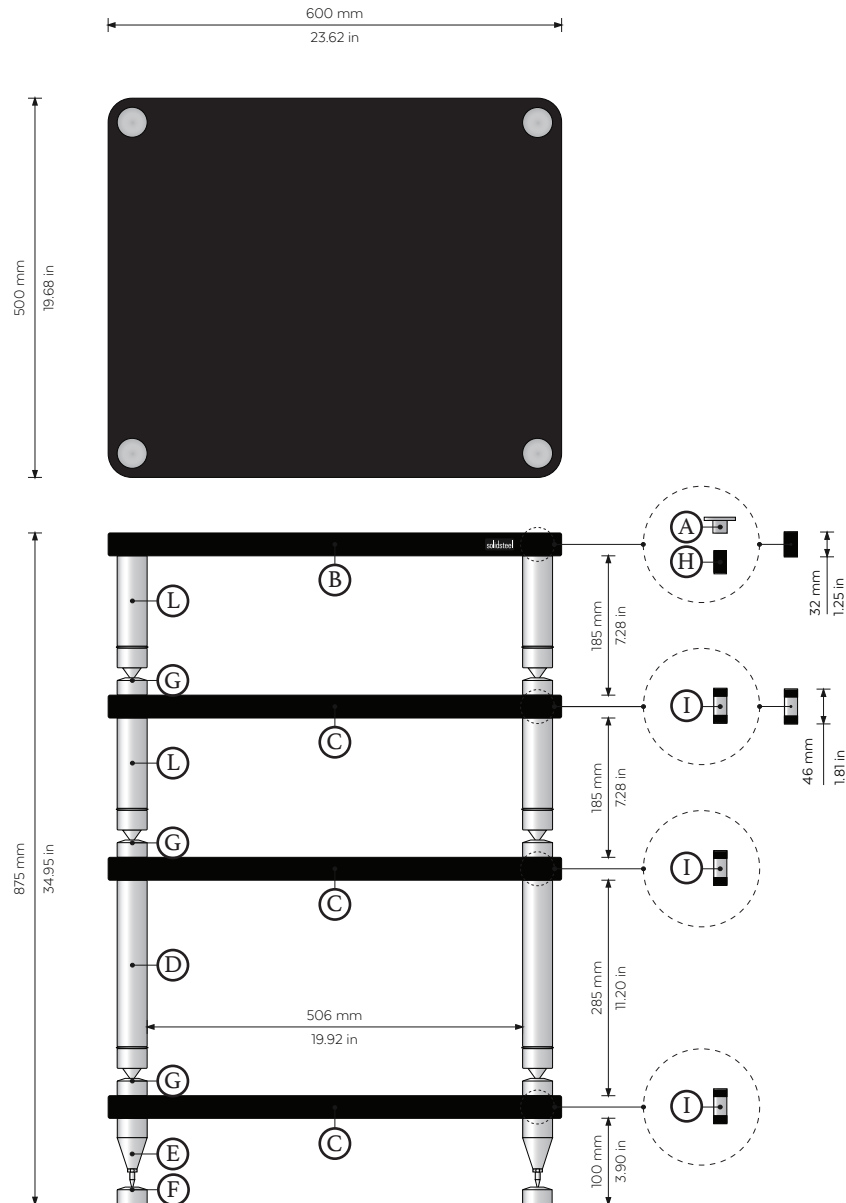

solidsteel

Made in Italy since 1990

HY-4 SELECTED HIGH-END AV RACK

SCALE 1:10

Package Content:

- A) Top Covers, x4
- B) Top Shelf, x1
- C) Inner Shelf, x3
- D) Frame Top Poles for 285 mm (12,00 in), x4
- E) Bottom Floor Standing HY Junior, x4
- F) Hyperspike Pads, x4
- G) Frame Upper Bases, x12
- H) Screws for the Top Shelf, x4
- I) Screws for the Inner Shelf, x12
- L) Frames Inner Poles for 185 mm (7,28 in), x8