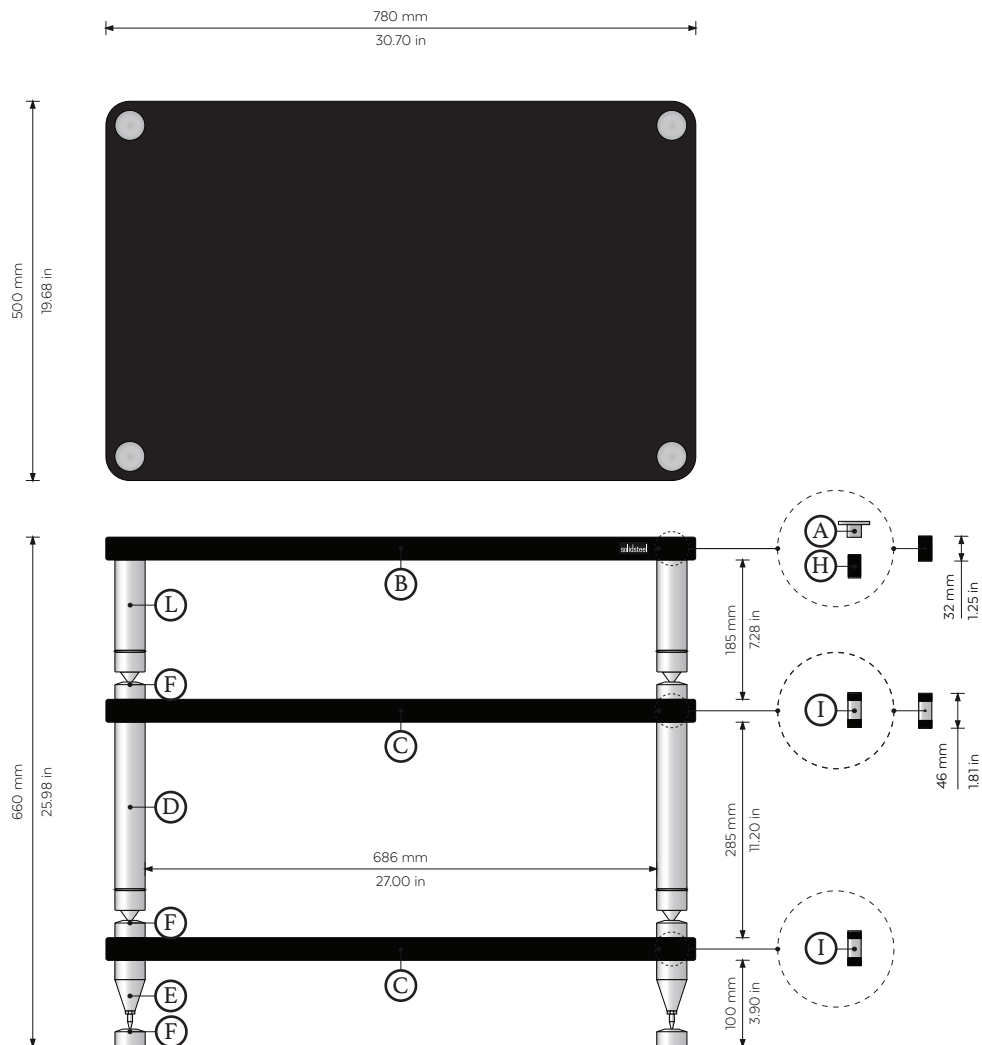

solidsteel

Made in Italy since 1990

HY-3L SELECTED HIGH-END AV RACK

SCALE 1:10

Package Content:

- A) Top Covers, x4
- B) Top Shelf, x1
- C) Inner Shelf, x2
- D) Frame Top Poles for 285 mm (12,00 in), x4
- E) Bottom Floor Standing HY Junior, x4
- F) Hyperspike Pads, x4
- G) Frame Upper Bases, x8
- H) Screws for the Top Shelf, x4
- I) Screws for the Inner Shelf, x8
- L) Frames Inner Poles for 185 mm (7,28 in), x4