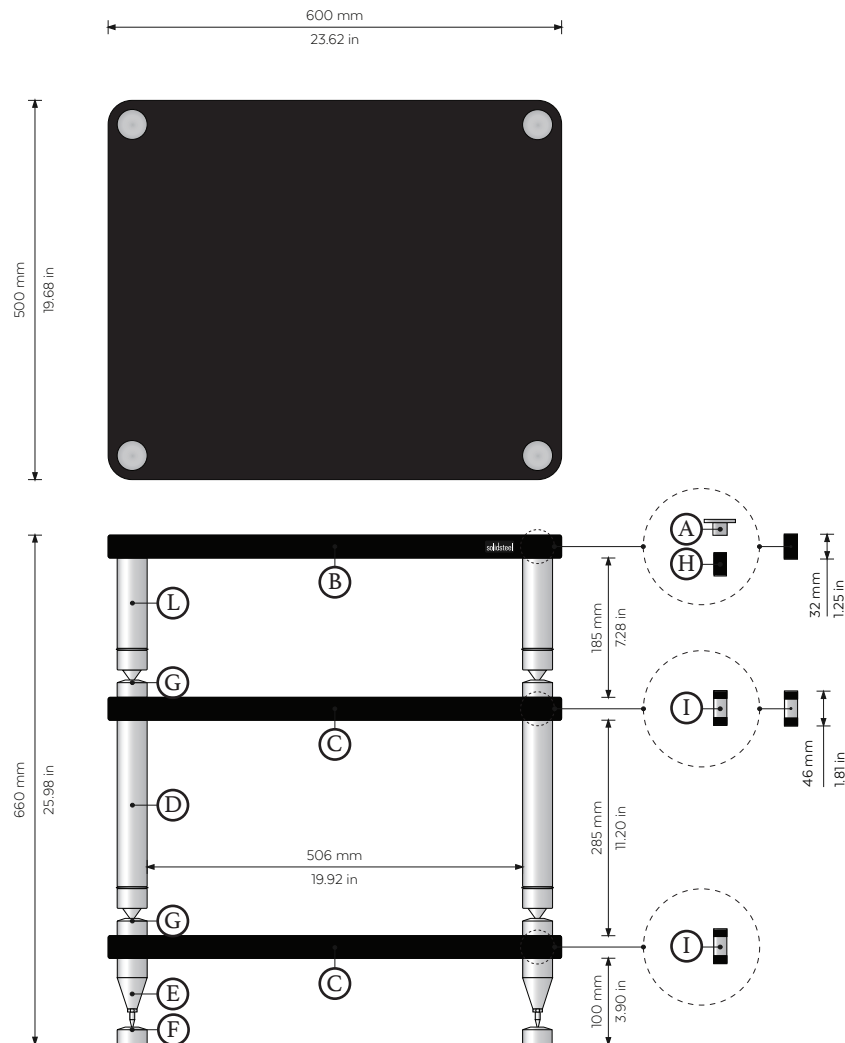

## HY-3 SELECTED HIGH-END AV RACK

SCALE 1:10

### Package Content:

- A) Top Covers, x4
- B) Top Shelf, x1
- C) Inner Shelf, x2
- D) Frame Top Poles for 285 mm (12,00 in), x4
- E) Bottom Floor Standing HY Junior, x4
- F) Hyperspike Pads, x4
- G) Frame Upper Bases, x8
- H) Screws for the Top Shelf, x4
- I) Screws for the Inner Shelf, x8
- L) Frames Inner Poles for 185 mm (7,28 in), x4