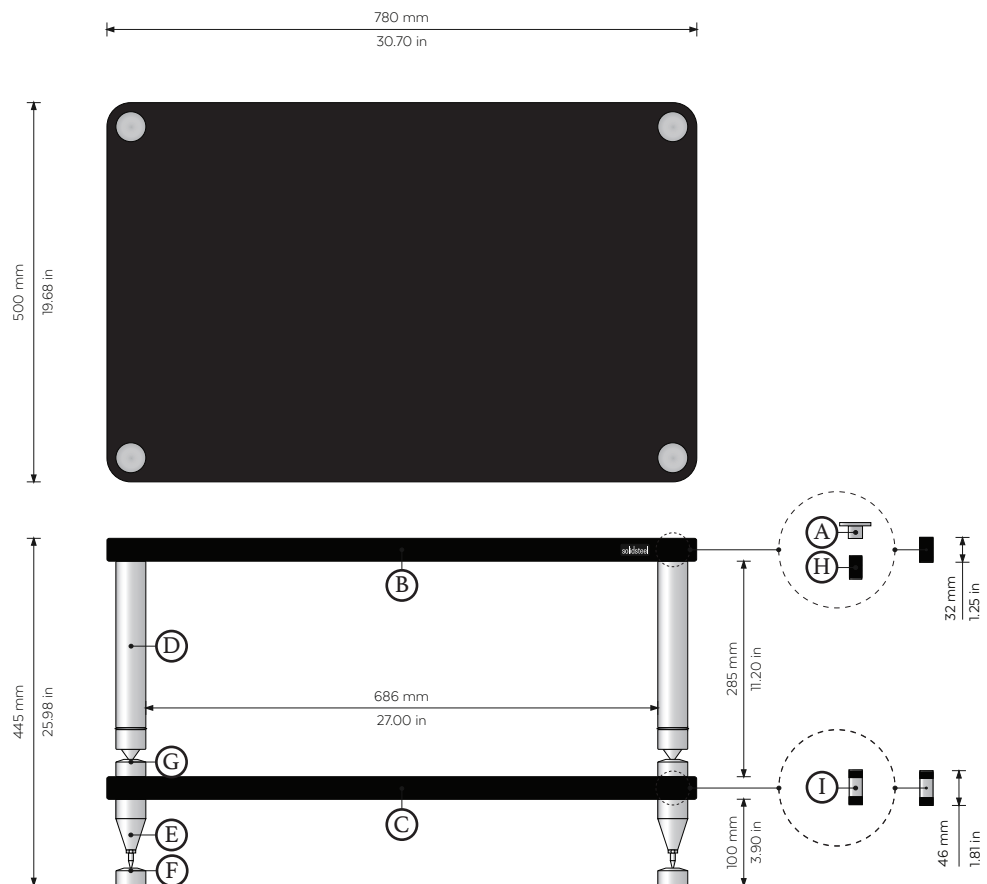

solidsteel

Made in Italy since 1990

HY-2L SELECTED HIGH-END AV RACK

SCALE 1:10

Package Content:

- A) Top Covers, x4
- B) Top Shelf, x1
- C) Inner Shelf, x1
- D) Frame Top Poles for 285 mm (12,00 in), x4
- E) Bottom Floor Standing HY Junior, x4
- F) Hyperspike Pads, x4
- G) Frame Upper Bases, x4
- H) Screws for the Top Shelf, x4
- I) Screws for the Inner Shelf, x4