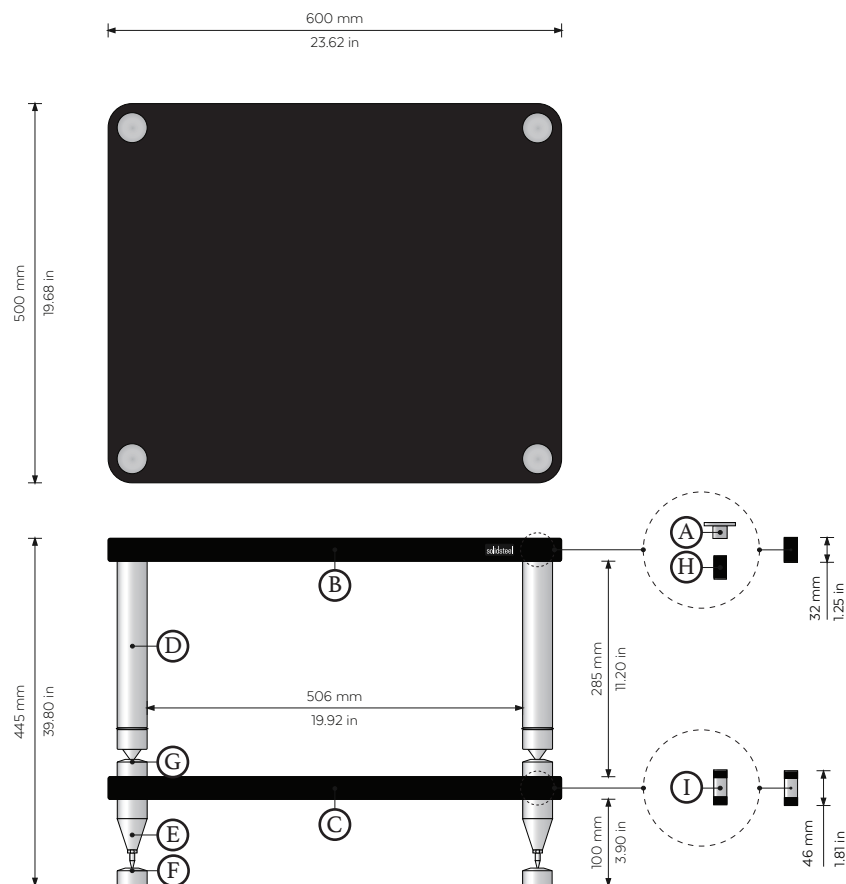

solidsteel

Made in Italy since 1990

HY-2 SELECTED HIGH-END AV RACK

SCALE 1:10

Package Content:

- A) Top Covers, x4
- B) Top Shelf, x1
- C) Inner Shelf, x1
- D) Frame Top Poles for 285 mm (12,00 in), x4
- E) Bottom Floor Standing HY Junior, x4
- F) Hyperspike Pads, x4
- G) Frame Upper Bases, x4
- H) Screws for the Top Shelf, x4
- I) Screws for the Inner Shelf, x4