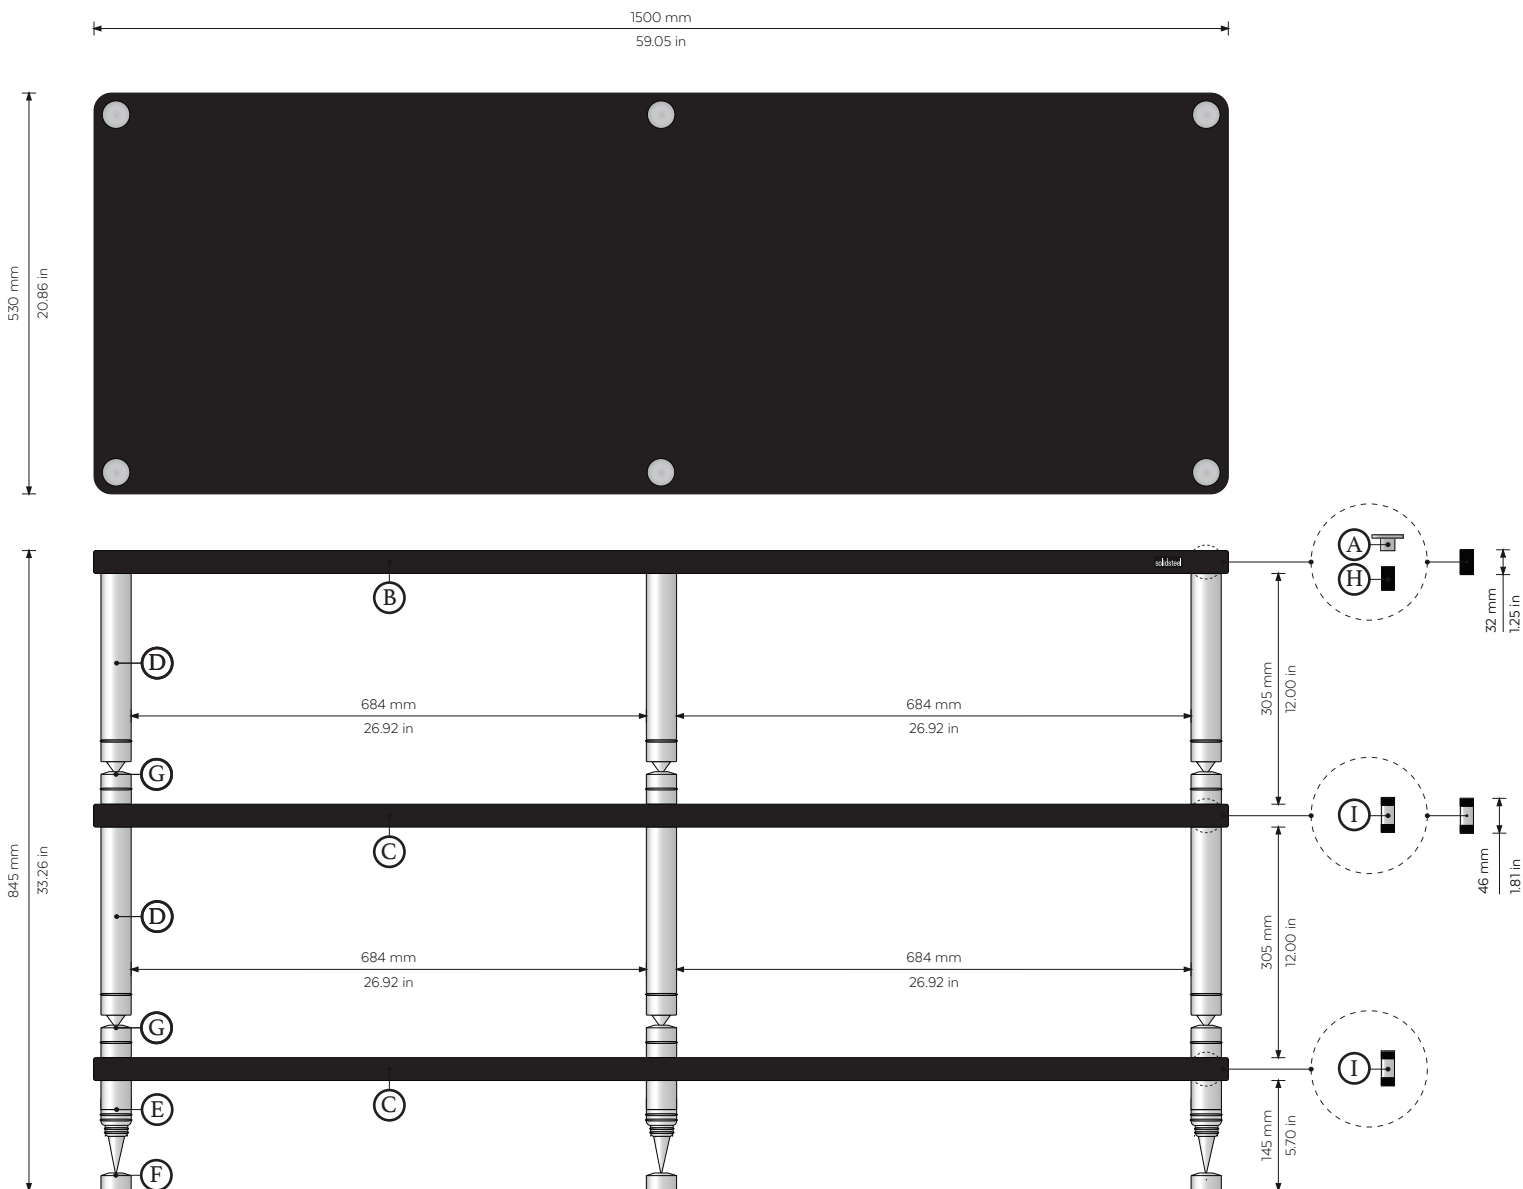

solidsteel

Made in Italy since 1990

HFW-3XL SPECIAL RACK

SCALE 1:10

Package Content:

- A) Top Covers, x6
- B) Top Shelf, x1
- C) Inner Shelf, x2
- D) Frame Top Poles for 305 mm (12,00 in), x12
- E) Bottom Floor Standing Hyperspike, x6
- F) Hyperspike Pads, x6
- G) Frame Upper Bases, x12
- H) Screws for the Top Shelf, x6
- I) Screws for the Inner Shelf, x12