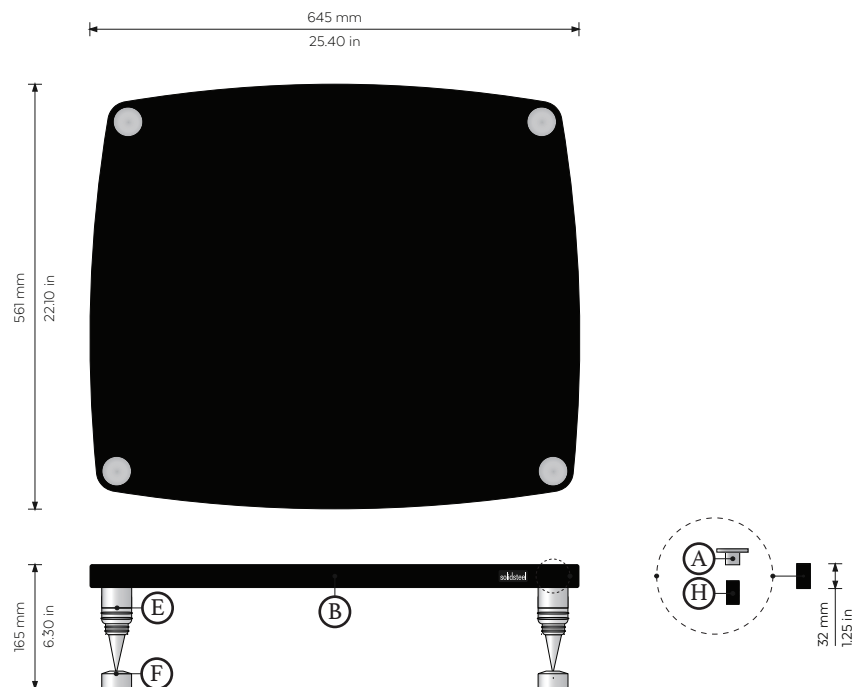

solidsteel

Made in Italy since 1990

HF-C PREMIUM AMP STAND

SCALE 1:10

Package Content:

- A) Top Covers, x4
- B) Top Shelf, x1
- E) Bottom Floor Standing Hyperspike, x4

- F) Hyperspike Pads, x4
- H) Screws for the Top Shelf, x4