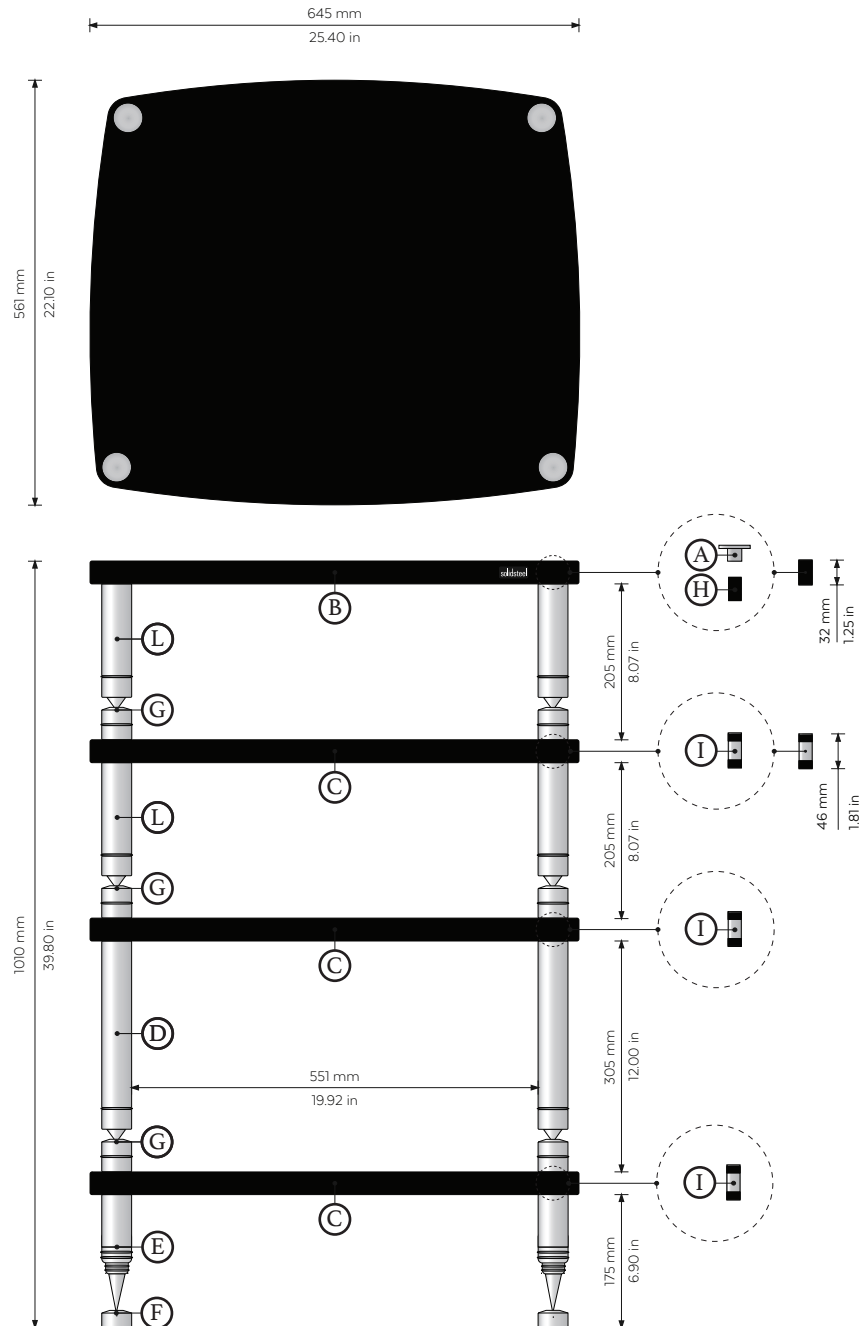

solidsteel

Made in Italy since 1990

HF-4 PREMIUM HIGH-END AV RACK

SCALE 1:10

Package Content:

- A) Top Covers, x4
- B) Top Shelf, x1
- C) Inner Shelf, x3
- D) Frame Top Poles for 305 mm (12,00 in), x4
- E) Bottom Floor Standing Hyperspike, x4
- F) Hyperspike Pads, x4
- G) Frame Upper Bases, x12
- H) Screws for the Top Shelf, x4
- I) Screws for the Inner Shelf, x12
- L) Frame Inner Poles for 205 mm (8,07 in), x8