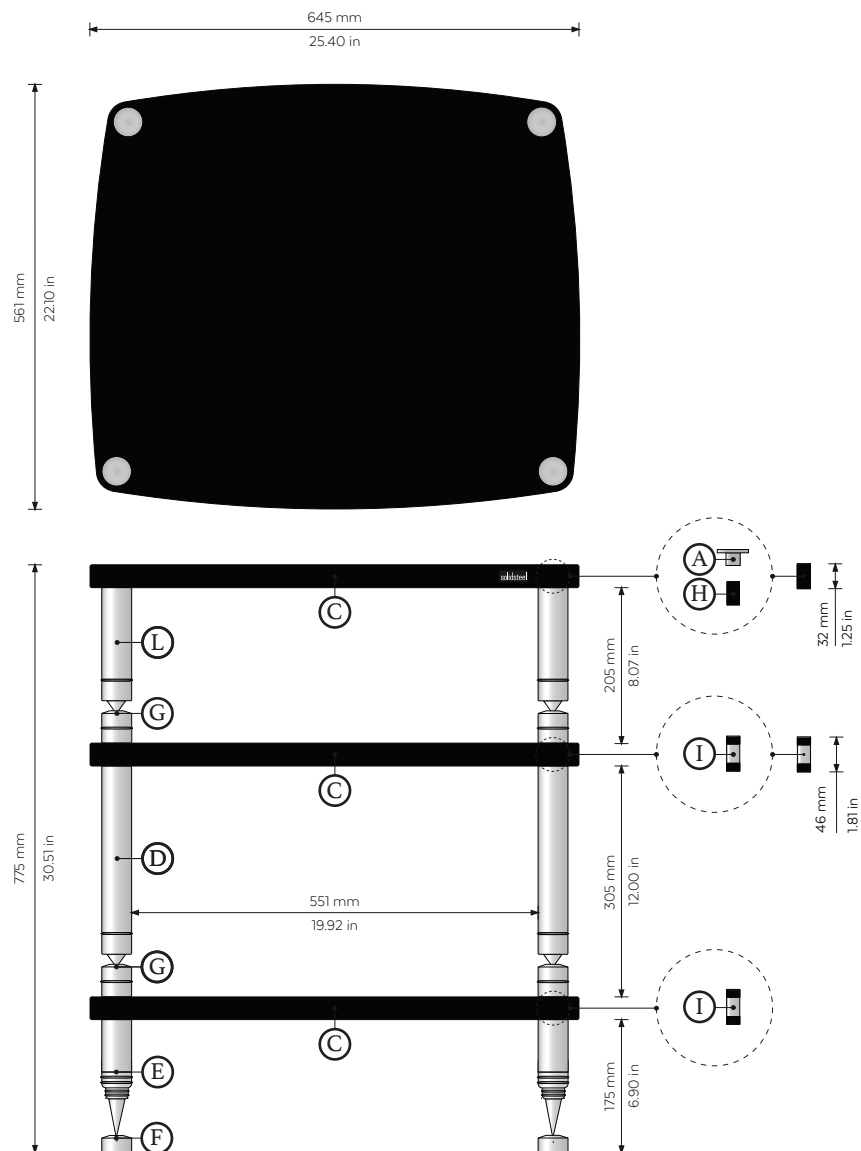

solidsteel

Made in Italy since 1990

HF-3 PREMIUM HIGH-END AV RACK

SCALE 1:10

Package Content:

- A) Top Covers, x4
- B) Top Shelf, x1
- C) Inner Shelf, x2
- D) Frame Top Poles for 305 mm (12,00 in), x4
- E) Bottom Floor Standing Hyperspike, x4
- F) Hyperspike Pads, x4
- G) Frame Upper Bases, x8
- H) Screws for the Top Shelf, x4
- I) Screws for the Inner Shelf, x8
- L) Frame Inner Poles for 205 mm (8,07 in), x4