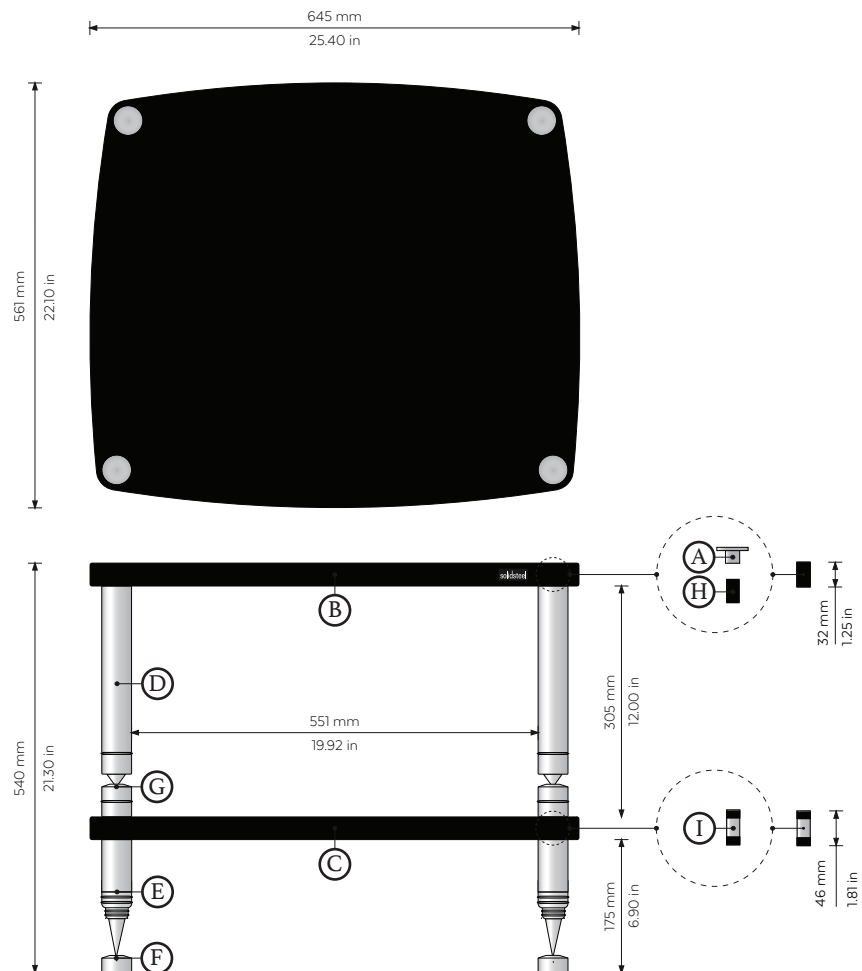

## HF-2 PREMIUM HIGH-END AV RACK

SCALE 1:10

### Package Content:

- A) Top Covers, x4
- B) Top Shelf, x1
- C) Inner Shelf, x1
- D) Frame Top Poles for 305 mm (12,00 in), x4
- E) Bottom Floor Standing Hyperspike, x4
- F) Hyperspike Pads, x4
- G) Frame Upper Bases, x4
- H) Screws for the Top Shelf, x4
- I) Screws for the Inner Shelf, x4